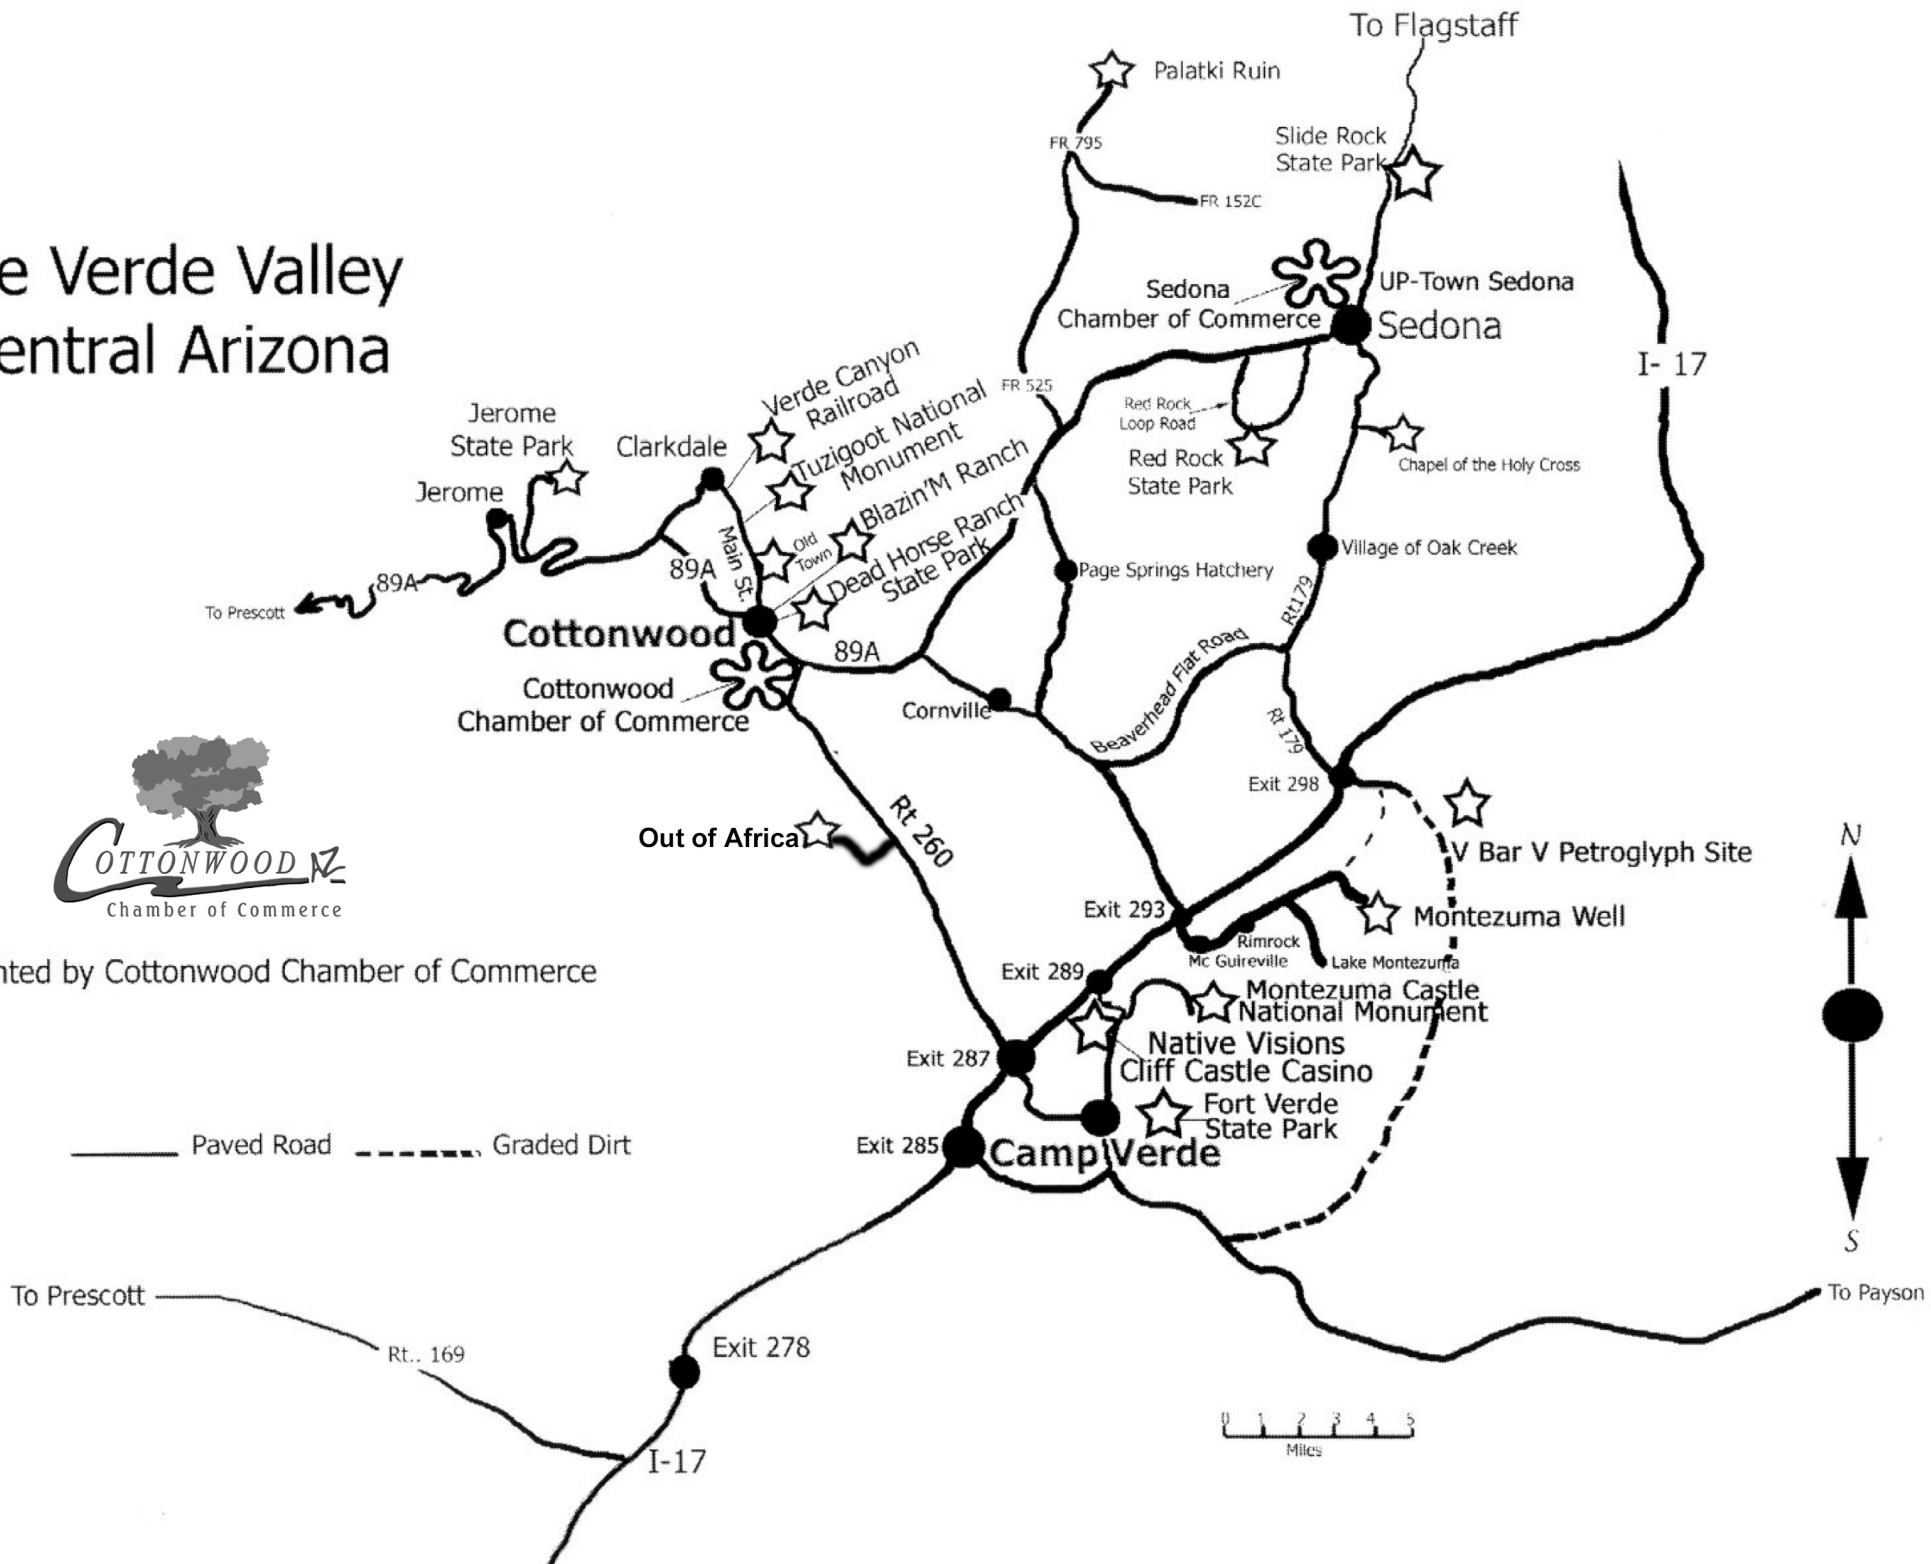

COTTONWOOD/ CLARKDALE AREA

Mileage from Cottonwood Chamber of Commerce to:			
Interstate 17	12	Old Town	2
Camp Verde	14	Payson	76
Clarkdale	5	Phoenix	106
Flagstaff	50	Prescott	45
Grand Canyon	129	Sedona	18
Jerome	10	Tuzigoot	5.8

- = Stoplight Intersection
- = Traffic Circle

-not to scale-

The Verde Valley Central Arizona

Copyrighted by Cottonwood Chamber of Commerce

— Paved Road - - - - Graded Dirt