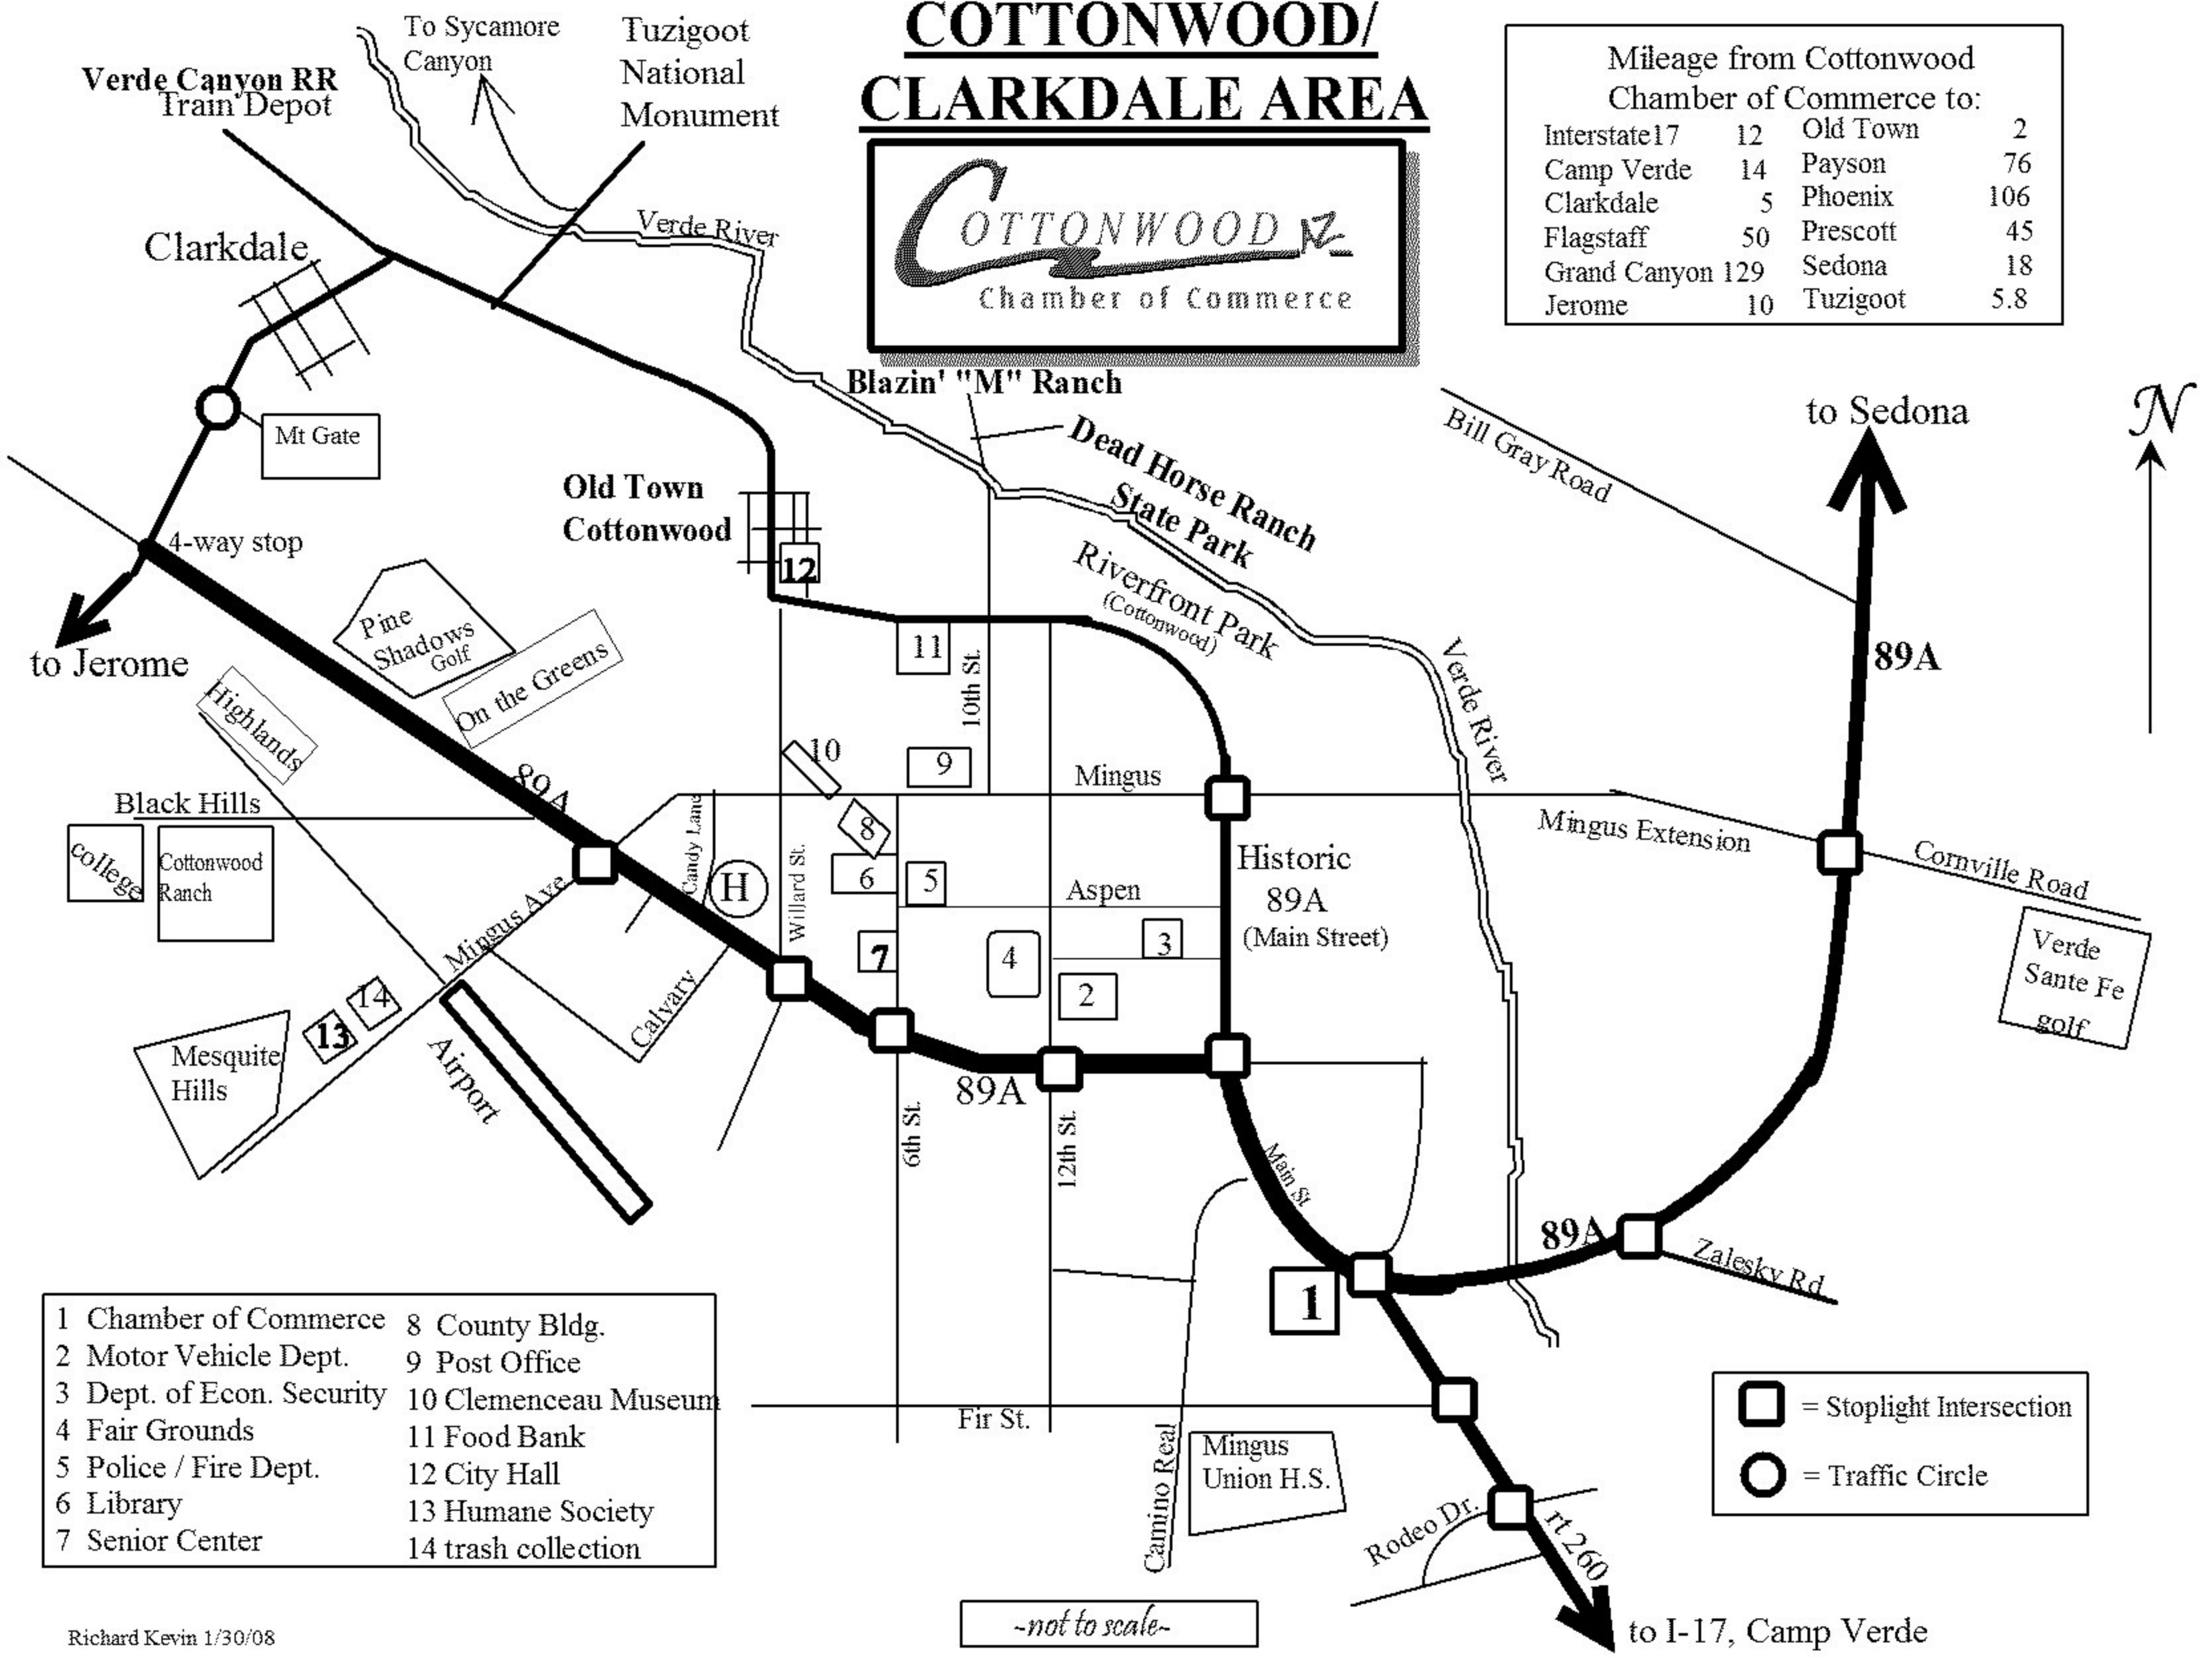

COTTONWOOD/ CLARKDALE AREA

Mileage from Cottonwood Chamber of Commerce to:			
Interstate 17	12	Old Town	2
Camp Verde	14	Payson	76
Clarkdale	5	Phoenix	106
Flagstaff	50	Prescott	45
Grand Canyon	129	Sedona	18
Jerome	10	Tuzigoot	5.8

- = Stoplight Intersection
- = Traffic Circle

-not to scale-

The Verde Valley Central Arizona

Copyrighted by Cottonwood Chamber of Commerce

— Paved Road - - - - Graded Dirt